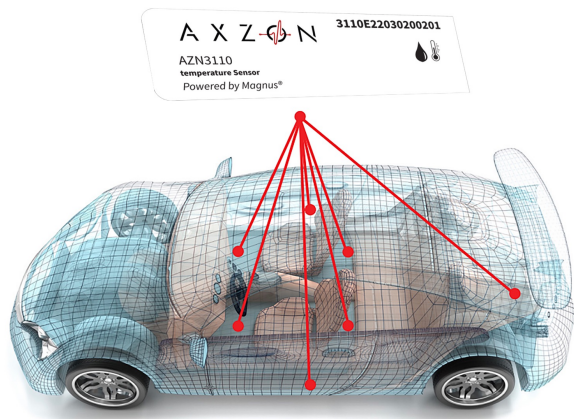

金属表面漏水监测传感器